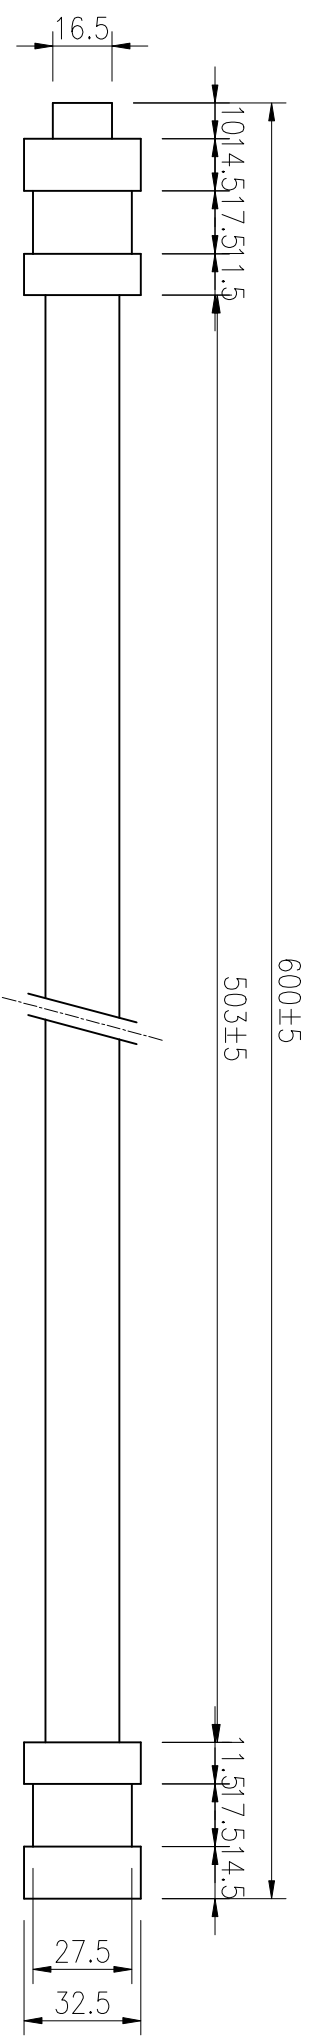

DATE	W/K	REVISIONS	DWN	APPR	REMARKS
	△				
	△				

NO	DESCRIPTIONS	SIZE	MFL	QTY	REMARKS
	TITLE	수중용 램프 (40W)			
	Model	HS-LW40			
	DATE	2013. 07.			
	SCALE	1/2			
	DESIGNED	CHECKED	APPROVED	REF DRAWING	
	DRAWN				

한성지외선(주)	SHEET NO.	00
	DRAWING NO.	HU-0000-000-00